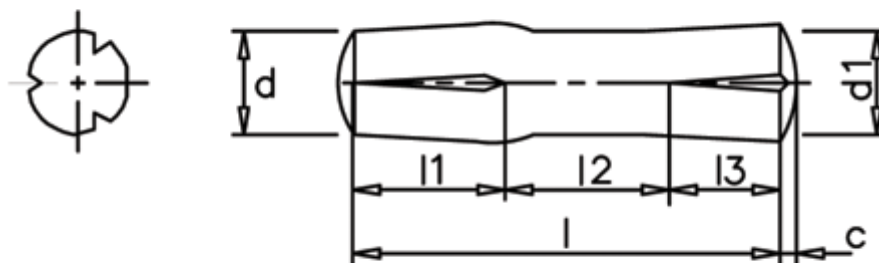

# Data Sheet

Article number: 08114341

Description: KLEE Slotted pin S11 8x70  
Steel

## Measures

---

d1 = 8.0

d2 = 8.40

Length = 70-100